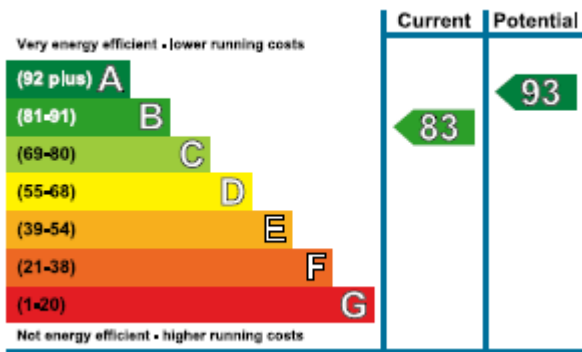

HORSESHOE CLOSE, ST COLUMB MAJOR

- Plots 1, 3, 4

- Plots 2, 7, 9

- Plots 5, 6, 8, 10